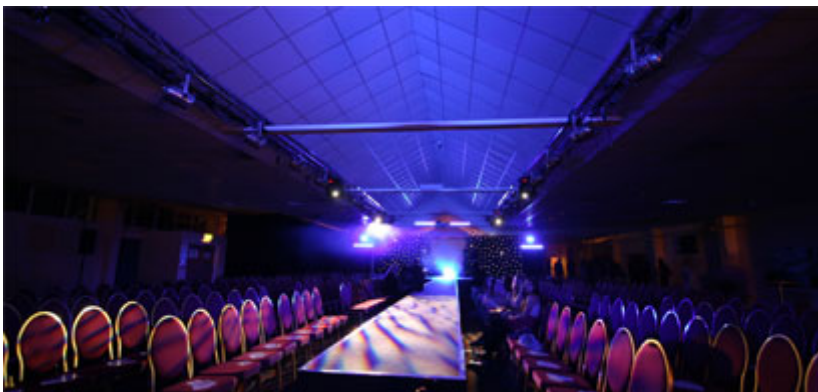

What We Do

We provide all the design skills, equipment and consultation you need to put on a quality fashion show. We have produced many shows and own all the equipment we need to deliver your show to the best possible standard.